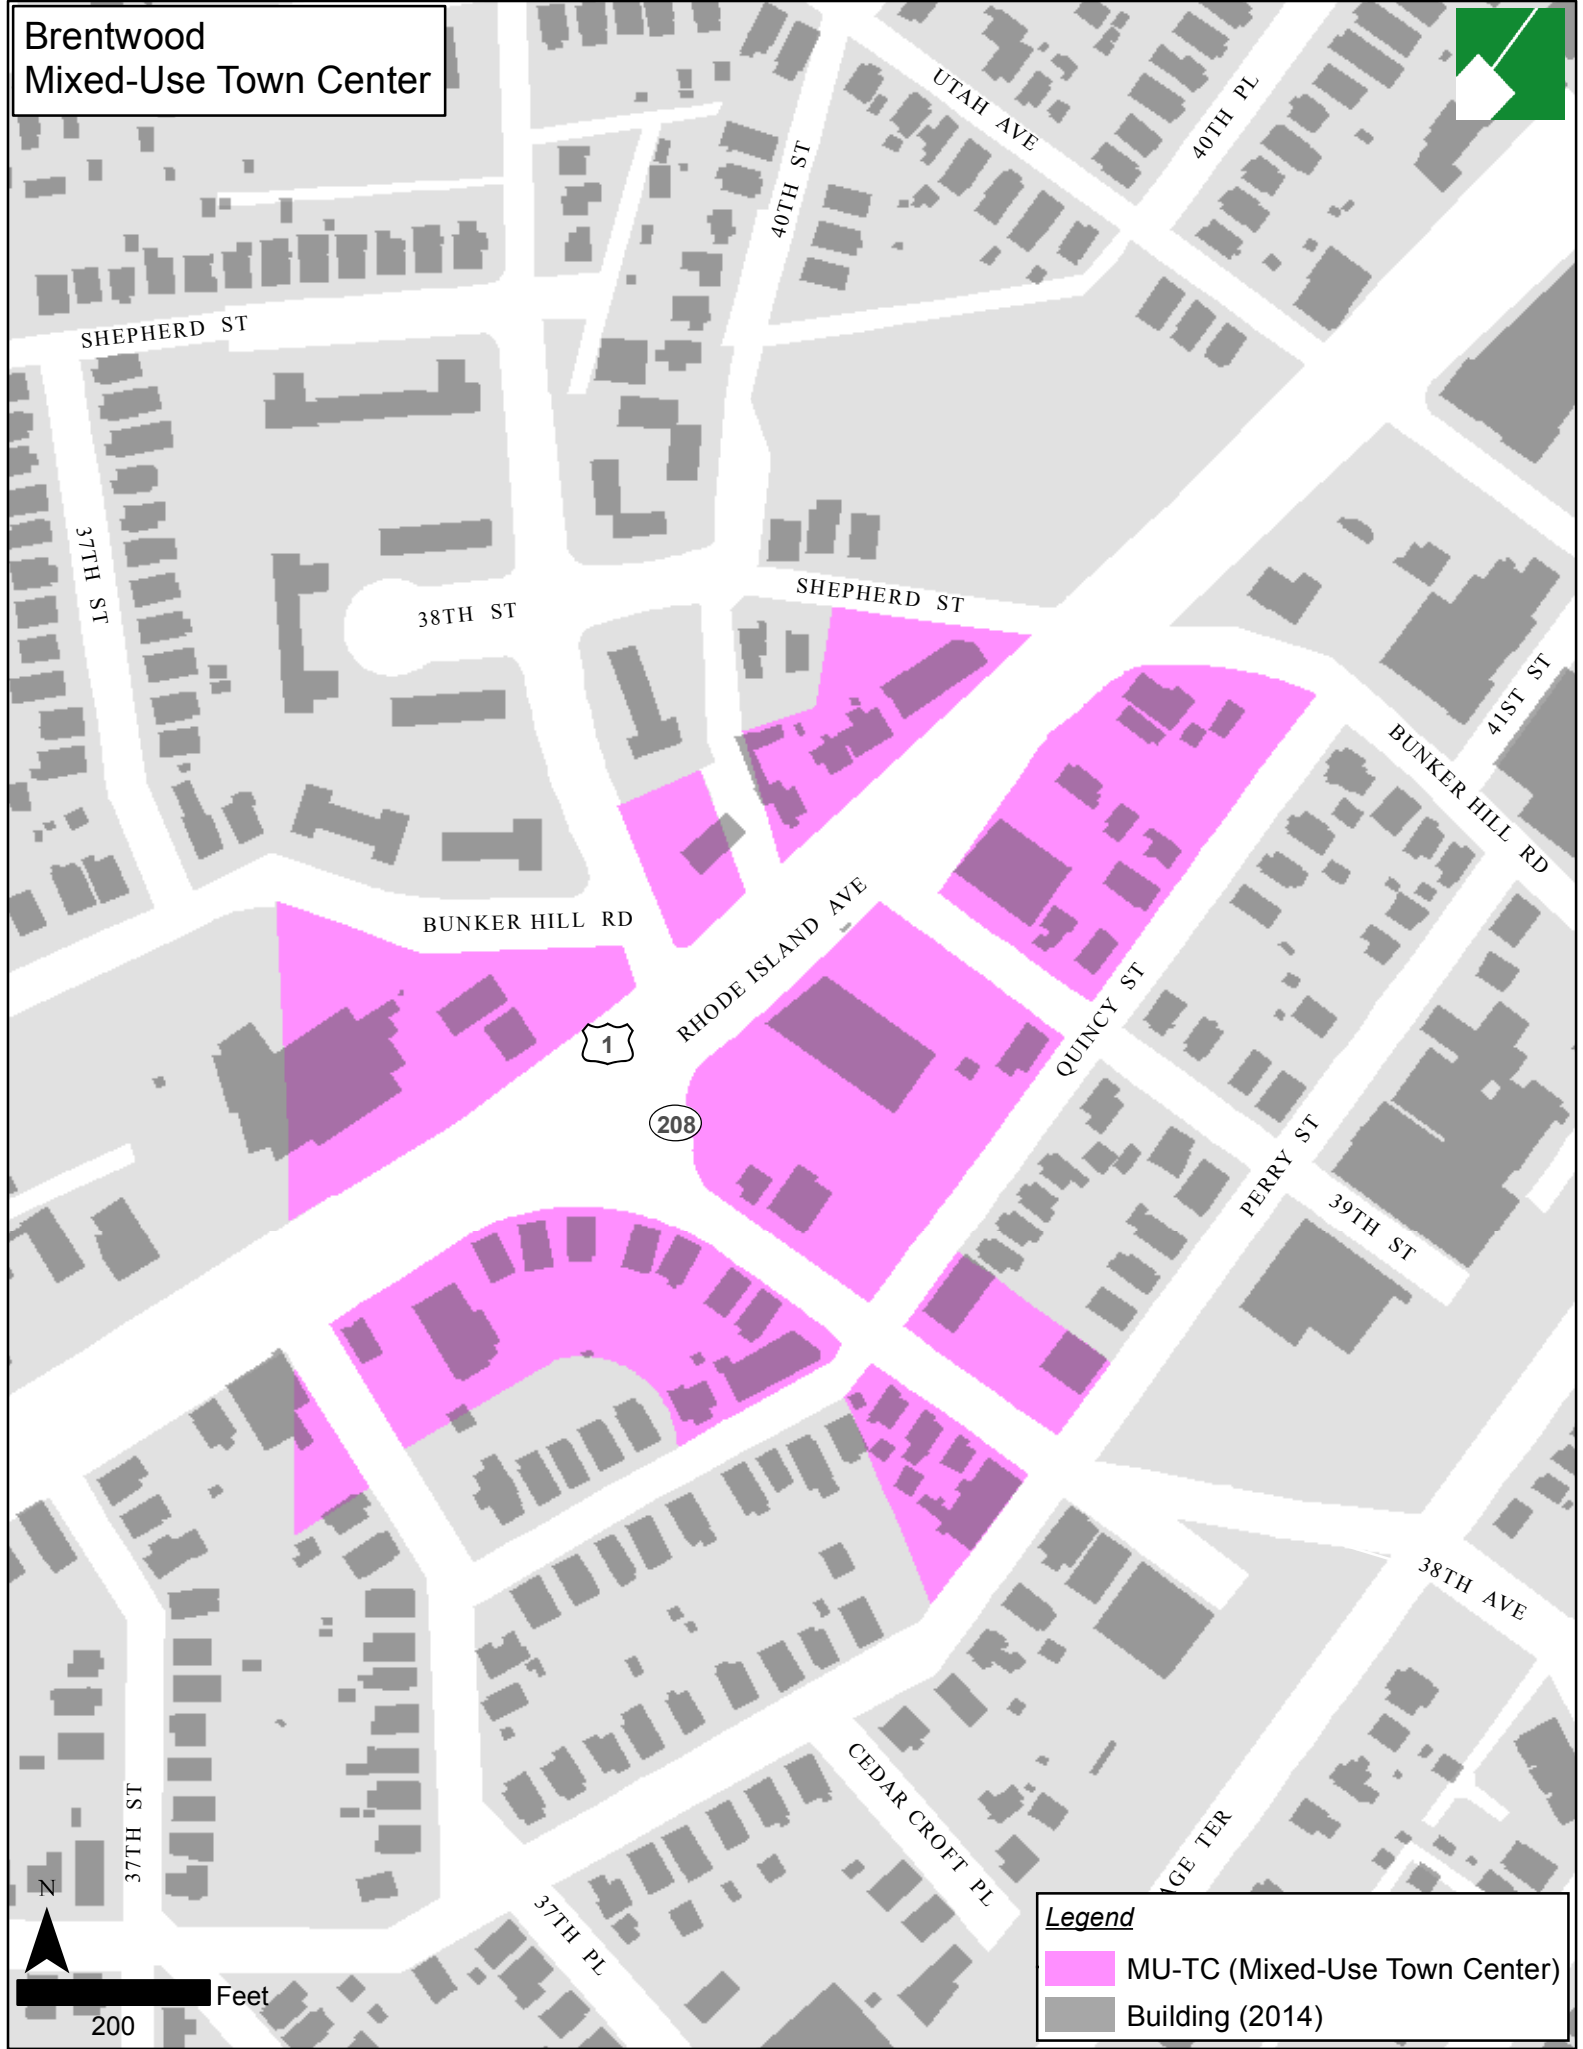

Brentwood Mixed-Use Town Center

Legend

- MU-TC (Mixed-Use Town Center)
- Building (2014)