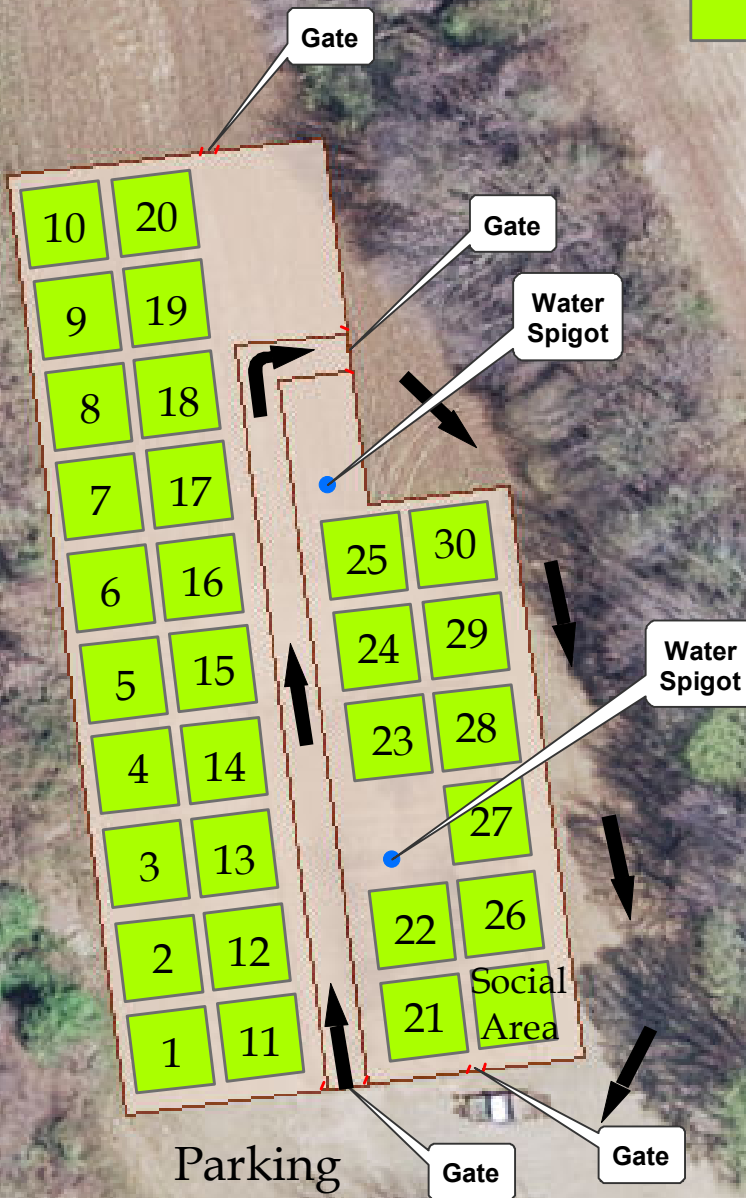

Key:

Plot Size = 20 FT x 20 FT

TO ADDISON ROAD

WALKER MILL ROAD

TO RITCHIE ROAD